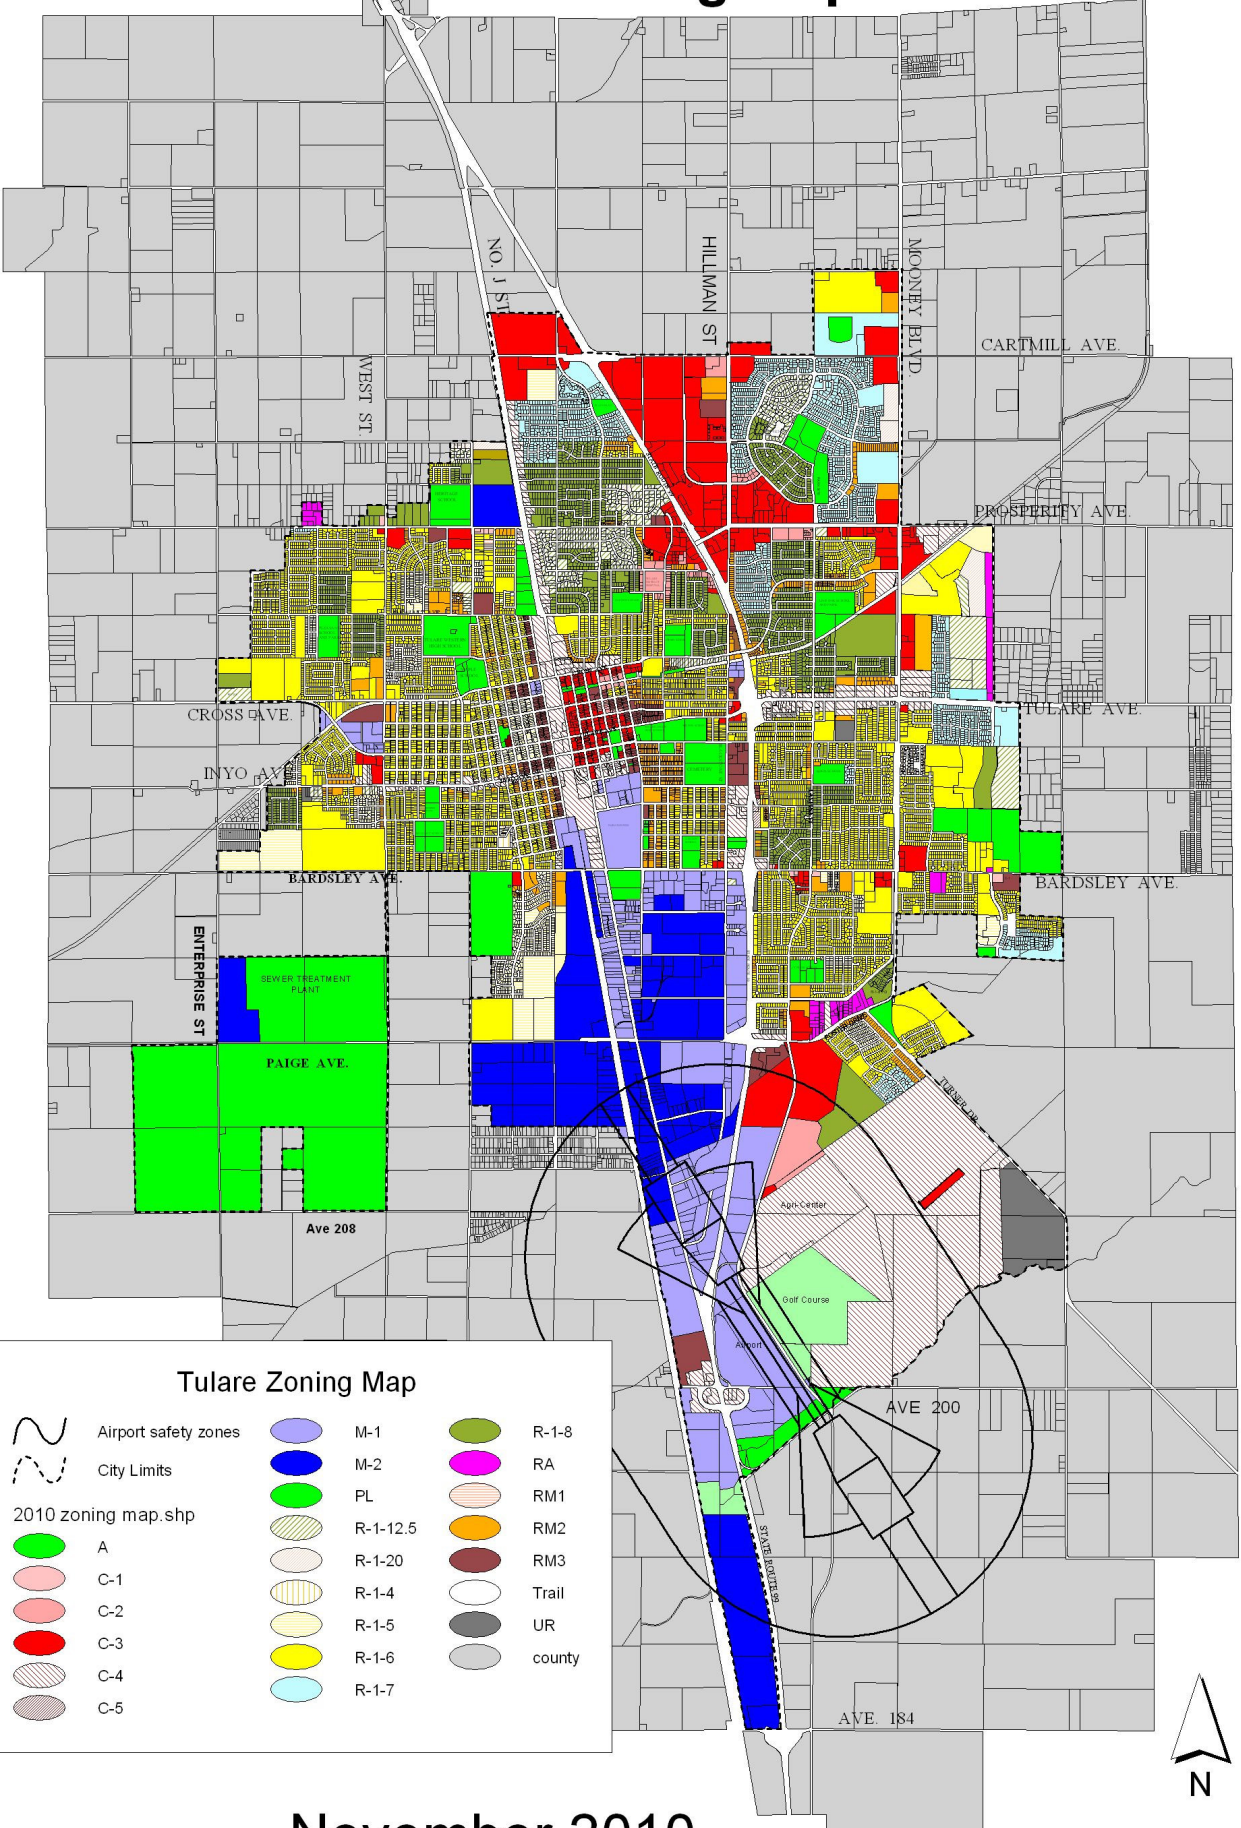

# CITY OF TULARE Zoning Map

**Tulare Zoning Map**

|                     |                      |  |          |  |        |
|---------------------|----------------------|--|----------|--|--------|
|                     | Airport safety zones |  | M-1      |  | R-1-8  |
|                     | City Limits          |  | M-2      |  | RA     |
| 2010 zoning map.shp |                      |  |          |  |        |
|                     | A                    |  | PL       |  | RM1    |
|                     | C-1                  |  | R-1-12.5 |  | RM2    |
|                     | C-2                  |  | R-1-20   |  | RM3    |
|                     | C-3                  |  | R-1-4    |  | Trail  |
|                     | C-4                  |  | R-1-5    |  | UR     |
|                     | C-5                  |  | R-1-6    |  | county |
|                     |                      |  | R-1-7    |  |        |

November 2010

2000 0 2000 4000 6000 8000 Feet